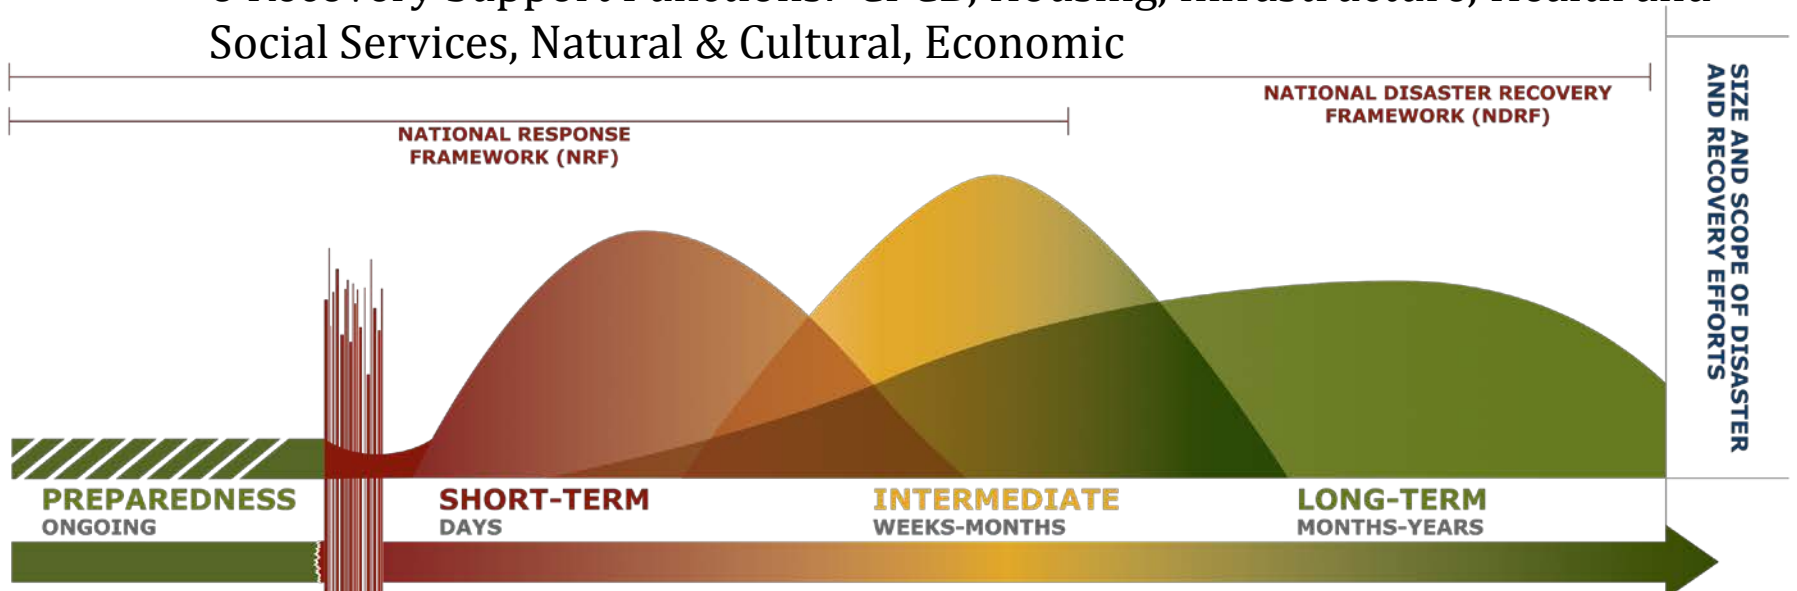

Creating a Post Disaster Community Recovery Toolkit

Matt Campbell

FEMA National Coordinator for Community Planning
and Capacity Building Recovery Support Function

Need

- Consistent challenges
- Opportunities lost!!!!
- Experiences
- Lots of information and interest, but fractured
- National Disaster Recovery Framework
Community Planning and Capacity
Building Recovery Support Function

National Disaster Recovery Framework

- Defines roles and responsibilities
- Promotes the establishment of post-disaster organizations to manage recovery
- Promotes a deliberate and transparent process that provides well-coordinated support to the Community
- Offers strong, focused recovery leadership at the State and Tribal level, supported by strong Federal recovery leadership
- 6 Recovery Support Functions: CPCB, Housing, Infrastructure, Health and Social Services, Natural & Cultural, Economic