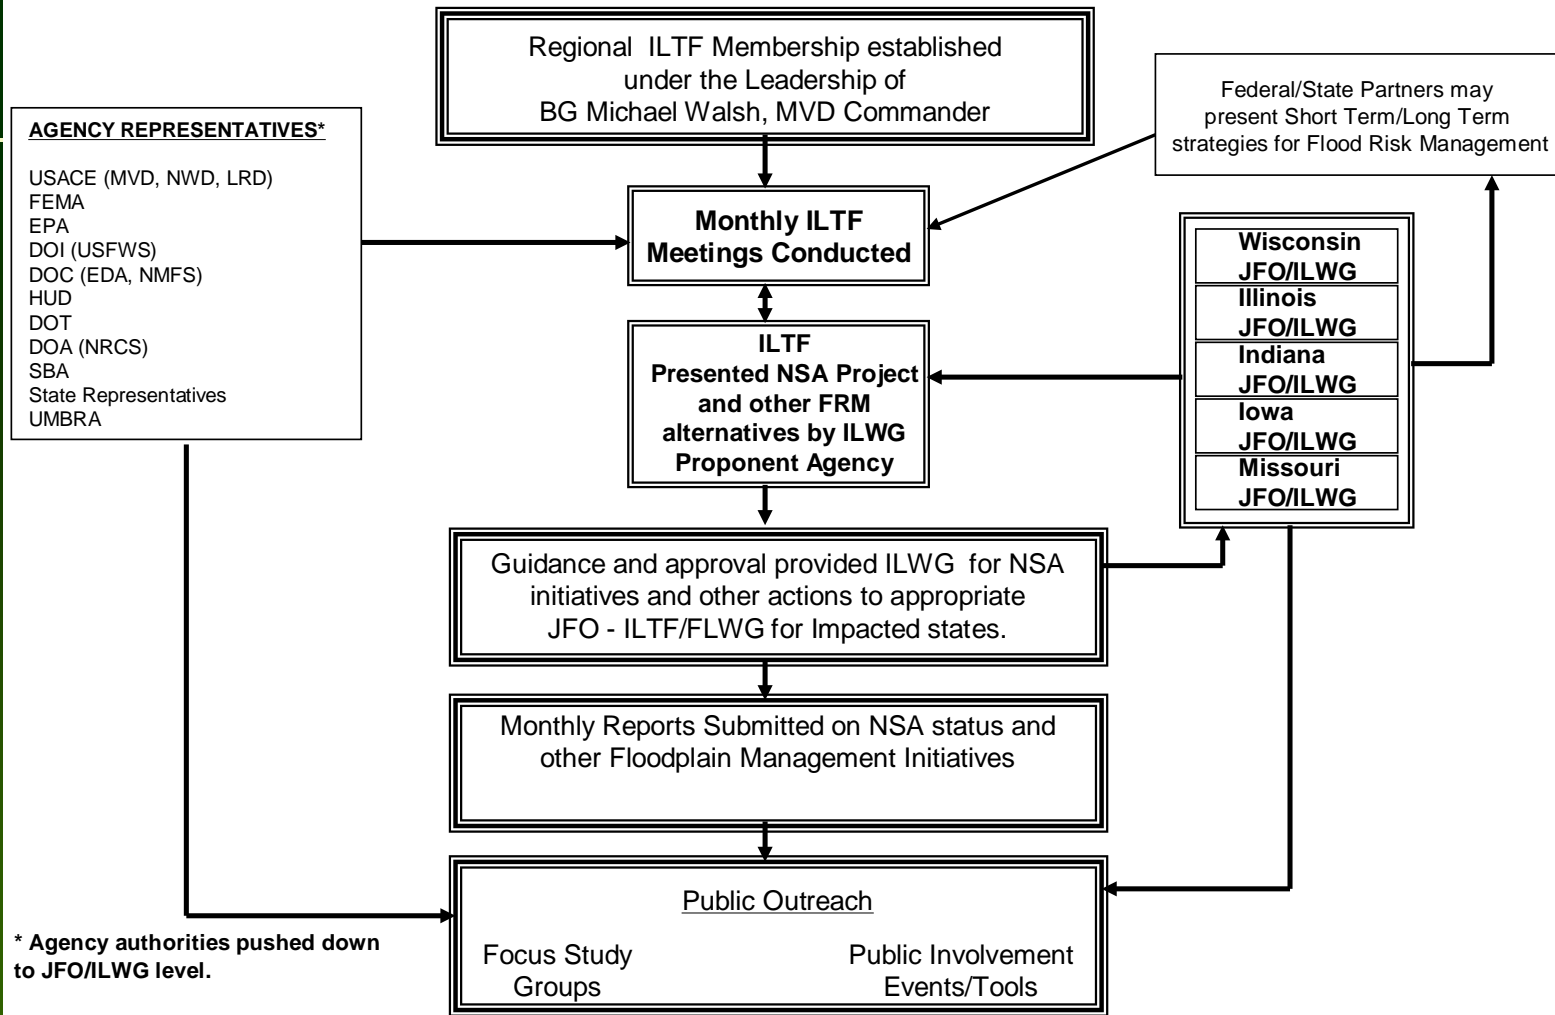

Integrating Silver Jackets into the JFO and EOC

US Army Corps
of Engineers,
Mississippi Valley Division

FEMA

REGIONAL INTERAGENCY LEVELLE TASK FORCE (ILTF) PROCESS

Interagency Levee Work Group (ILWG) REVIEW PROCESS

* Applicants receiving emergency repair reimbursement from FEMA must join the Corps levee rehab program or meet eligibility Requirements for the NRCS/EWP program.

FEMA