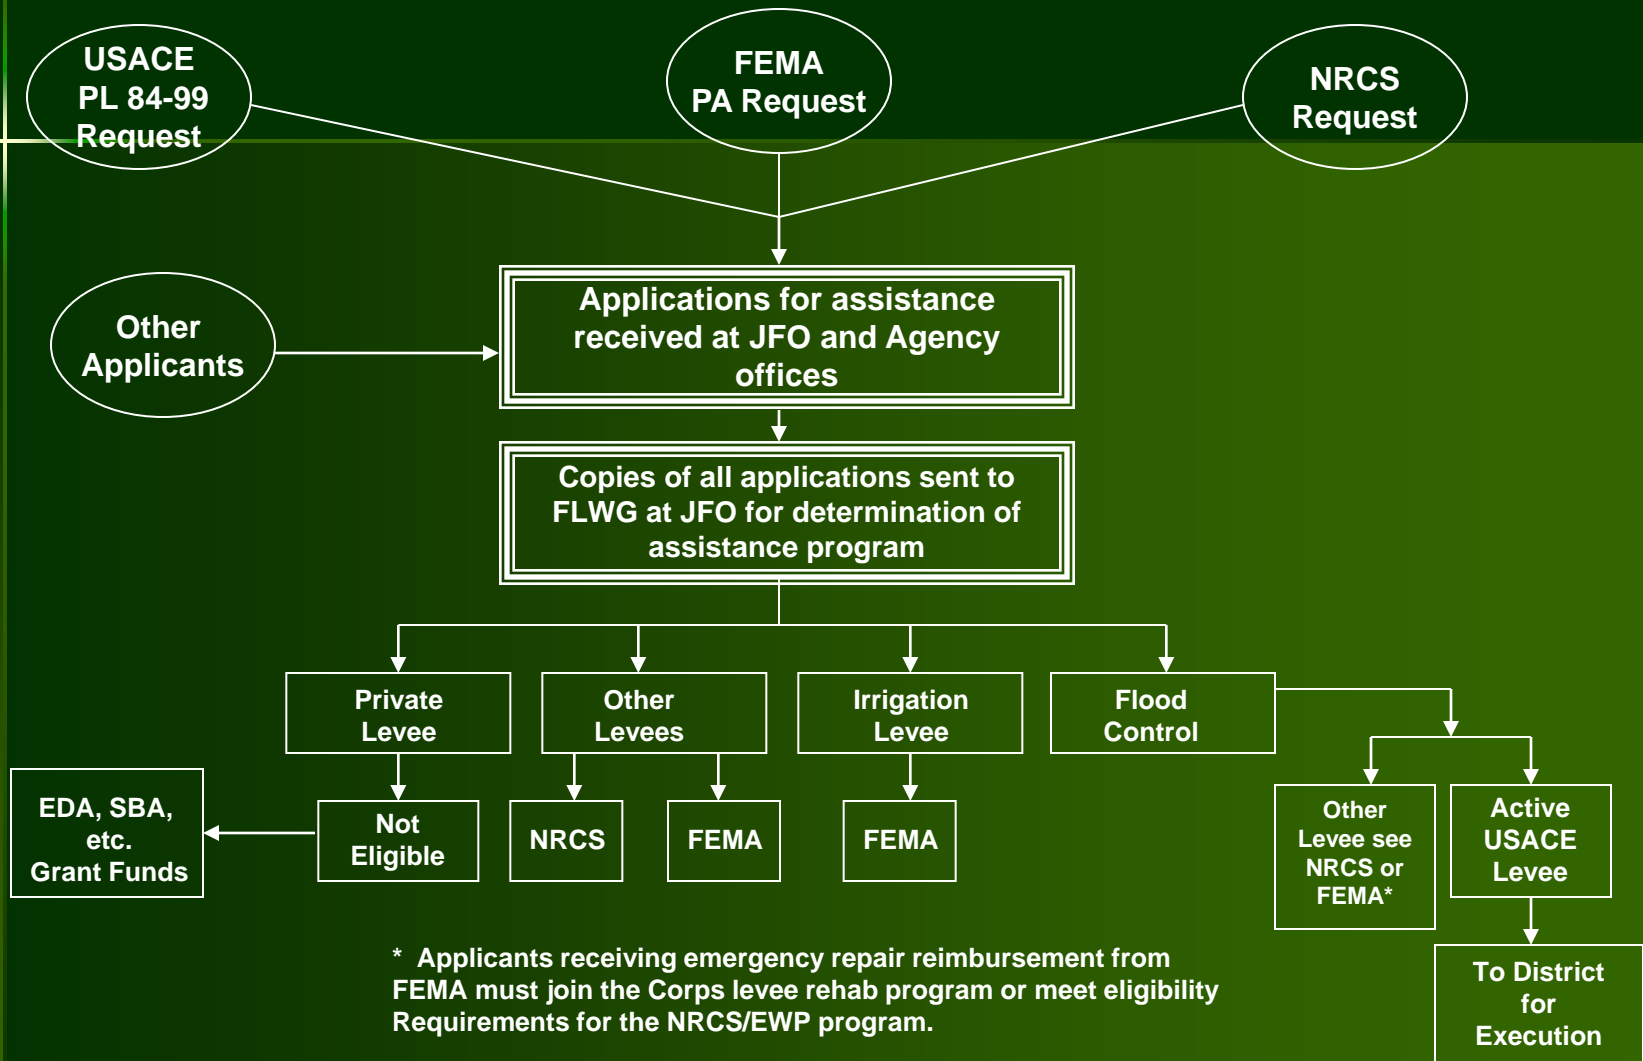

Integrating Silver Jackets into the JFO and EOC

US Army Corps
of Engineers,
Mississippi Valley Division

FEMA

REGIONAL INTERAGENCY LEVELLE TASK FORCE (ILTF) PROCESS

Interagency Levee Work Group (ILWG) REVIEW PROCESS

* Applicants receiving emergency repair reimbursement from FEMA must join the Corps levee rehab program or meet eligibility Requirements for the NRCS/EWP program.

FEMA